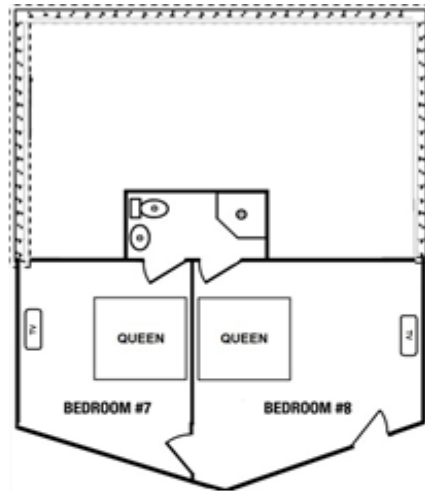

Serenity Now on Norris Lake
8 Bedroom, 4.5 Bath, 3400 SF
Soar Vacations, LLC

Main Level

2nd Floor

Lower Level

The Retreat (Walkout Level)

Loft

Note: The Retreat is a separate living space accessible by exterior steps off the deck.