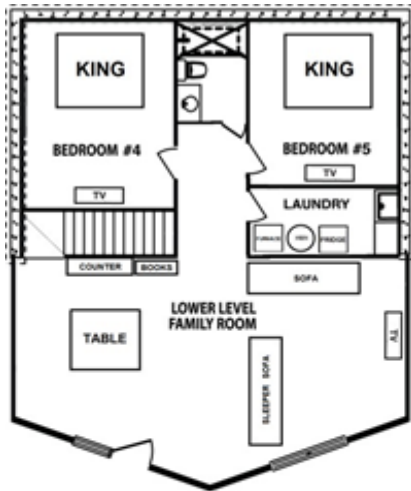

Serenity Now on Norris Lake
8 Bedroom, 4.5 Bath, 3400 SF
Soar Vacations, LLC

Main Level

2nd Floor

Lower Level

The Retreat (Walkout Level)

Loft

Note: The Retreat is a separate living space accessible by exterior steps off the deck.