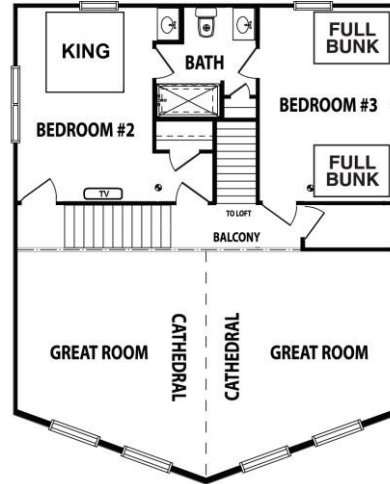

Serenity Now on Norris Lake
8 Bedroom, 4.5 Bath, 3400 SF
Soar Vacations, LLC

Main Level

2nd Floor

Lower Level

The Retreat (Walkout Level)

Loft

Note: The Retreat is a separate living space accessible by exterior steps off the deck.